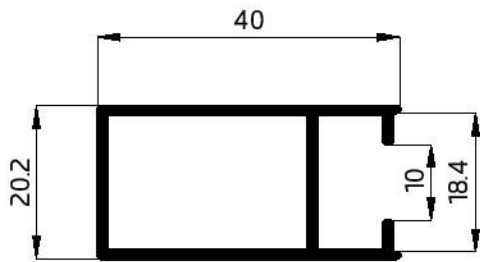

22045
INTERLOCK SASH
466.53 GR/M
W.T-12mm

22047
RAIL SASH
409.83 GR/M
W.T-12mm

22046
SLIDING SASH
397.01GR/M
W.T-12mm

22050
FLY SCREEN
272.03 GR/M
W.T-12mm

21045
INTERLOCK SASH
370.71GR/M
W.T- 10mm

21046
SLIDING SASH
350.18 GR/M
W.T- 1.05 mm