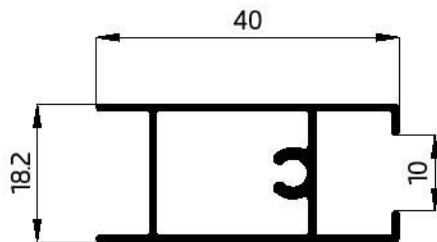

22045
INTERLOCK SASH
466.53 GR/M
W.T-12mm

22047
RAIL SASH
409.83 GR/M
W.T-12mm

22046
SLIDING SASH
397.01GR/M
W.T-12mm

22050
FLY SCREEN
272.03 GR/M
W.T-12mm

21045
INTERLOCK SASH
370.71GR/M
W.T- 10mm

21046
SLIDING SASH
350.18 GR/M
W.T- 1.05 mm

21047
RAIL SASH
336.53 GR/M
W.T- 0.9 mm

21050
FLY SCREEN
265 GR/M
W.T- 1.2 mm