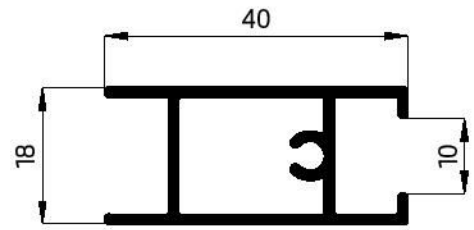

22045
INTERLOCK SASH
466.53 GR/M
W.T-12mm

22047
RAIL SASH
409.83 GR/M
W.T-12mm

22046
SLIDING SASH
397.01GR/M
W.T-12mm

22050
FLY SCREEN
272.03 GR/M
W.T-12mm

21045
INTERLOCK SASH
370.71GR/M
W.T- 10mm

21046
SLIDING SASH
350.18 GR/M
W.T- 1.05 mm

21047
RAIL SASH
336.53 GR/M
W.T- 0.9 mm

21050
FLY SCREEN
265 GR/M
W.T- 1.2 mm