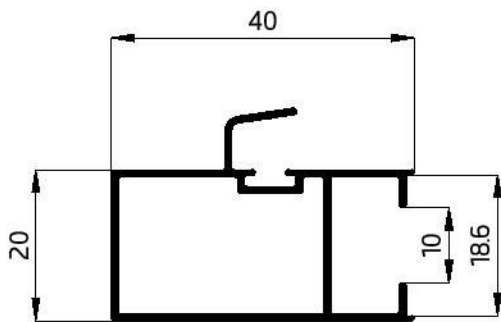

22045
INTERLOCK SASH
466.53 GR/M
W.T-12mm

22047
RAIL SASH
409.83 GR/M
W.T-12mm

22046
SLIDING SASH
397.01GR/M
W.T-12mm

22050
FLY SCREEN
272.03 GR/M
W.T-12mm

21045
INTERLOCK SASH
370.71GR/M
W.T- 10mm

21046
SLIDING SASH
350.18 GR/M
W.T- 1.05 mm

21047
RAIL SASH
336.53 GR/M
W.T- 0.9 mm

21050
FLY SCREEN
265 GR/M
W.T- 1.2 mm