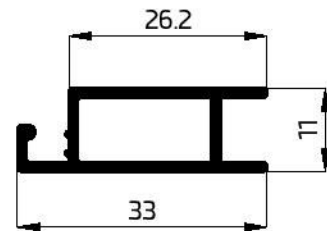

22045
INTERLOCK SASH
466.53 GR/M
W.T-12mm

22047
RAIL SASH
409.83 GR/M
W.T-12mm

22046
SLIDING SASH
397.01GR/M
W.T-12mm

22050
FLY SCREEN
272.03 GR/M
W.T-12mm

21045
INTERLOCK SASH
370.71GR/M
W.T- 10mm

21046
SLIDING SASH
350.18 GR/M
W.T- 1.05 mm

21047
RAIL SASH
336.53 GR/M
W.T- 0.9 mm

21050
FLY SCREEN
265 GR/M
W.T- 1.2 mm