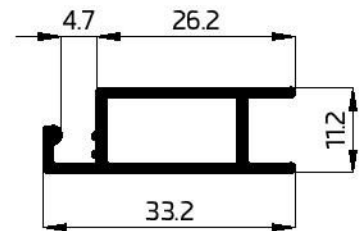

22045
INTERLOCK SASH
466.53 GR/M
W.T-12mm

22047
RAIL SASH
409.83 GR/M
W.T-12mm

22046
SLIDING SASH
397.01GR/M
W.T-12mm

22050
FLY SCREEN
272.03 GR/M
W.T-12mm

21045
INTERLOCK SASH
370.71GR/M
W.T- 10mm

21046
SLIDING SASH
350.18 GR/M
W.T- 1.05 mm

21047
RAIL SASH
336.53 GR/M
W.T- 0.9 mm

21050
FLY SCREEN
265 GR/M
W.T- 1.2 mm