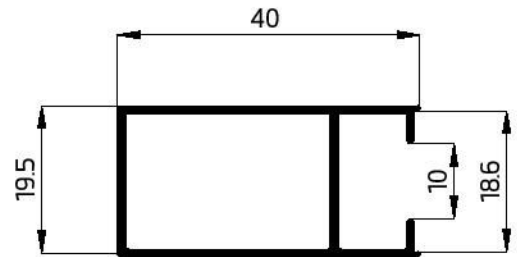

22045
INTERLOCK SASH
466.53 GR/M
W.T-12mm

22047
RAIL SASH
409.83 GR/M
W.T-12mm

22046
SLIDING SASH
397.01GR/M
W.T-12mm

22050
FLY SCREEN
272.03 GR/M
W.T-12mm

21045
INTERLOCK SASH
370.71GR/M
W.T- 10mm

21046
SLIDING SASH
350.18 GR/M
W.T- 1.05 mm

21047
RAIL SASH
336.53 GR/M
W.T- 0.9 mm

21050
FLY SCREEN
265 GR/M
W.T- 1.2 mm