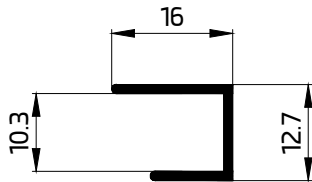

44007 PLYWOOD PROFILE 8
177.11 GR/M
W.T- 1mm

42013 PLYWOOD PROFILE 8
158.15 GR/M
W.T- 0.9mm

44003 U-FRAME 10
119.69 GR/M
W.T-1.2mm

44004 PLYWOOD DIVISOR 10
135.54 GR/M
W.T-1.2mm

44002 PUSHER 36
459.46 GR/M
W.T-1.2mm

ACCESSORIES:

CODE: 102RODS75
UPPER ROLLER BALL BEARINGS S-75

CODE: 101D60002
BOTTOM ROLLER 60 DIAMETER