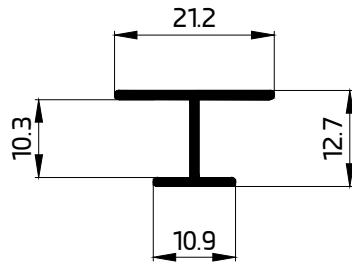

44007 PLYWOOD PROFILE 8
177.11 GR/M
W.T- 1mm

42013 PLYWOOD PROFILE 8
158.15 GR/M
W.T- 0.9mm

44003 U-FRAME 10
119.69 GR/M
W.T-1.2mm

44004 PLYWOOD DIVISOR 10
135.54 GR/M
W.T-1.2mm

44002 PUSHER 36
459.46 GR/M
W.T-1.2mm

ACCESSORIES:

CODE: 102RODS75
UPPER ROLLER BALL BEARINGS S-75

CODE: 101D60002
BOTTOM ROLLER 60 DIAMETER