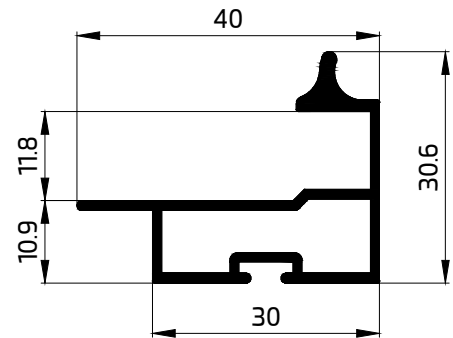

44007 PLYWOOD PROFILE 8
177.11 GR/M
W.T- 1mm

42013 PLYWOOD PROFILE 8
158.15 GR/M
W.T- 0.9mm

44003 U-FRAME 10
119.69 GR/M
W.T-1.2mm

44004 PLYWOOD DIVISOR 10
135.54 GR/M
W.T-1.2mm

44002 PUSHER 36
459.46 GR/M
W.T-1.2mm

ACCESSORIES:

CODE: 102RODS75
UPPER ROLLER BALL BEARINGS S-75

CODE: 101D60002
BOTTOM ROLLER 60 DIAMETER