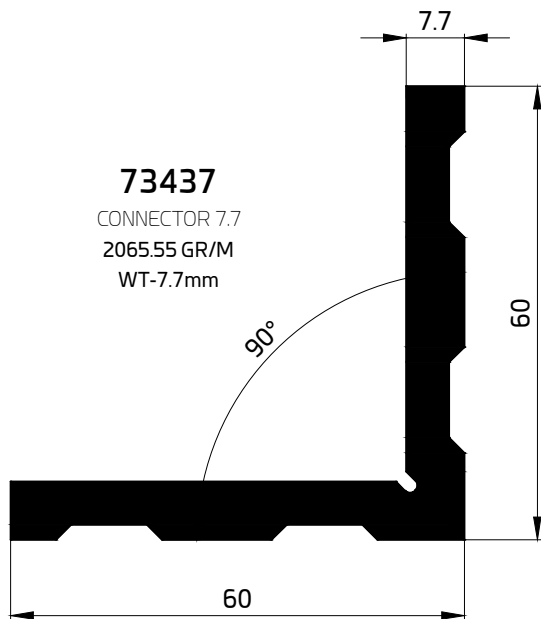

**73004**  
CONNECTOR 27  
900.3 GR/M  
WT-1.3mm

**73006**  
CONNECTOR 45  
1196.10 GR/M  
WT-2.5mm

**73074**  
CONNECTOR 27  
1500 GR/M  
WT-1.4mm

**73130**  
CONNECTOR 4  
672.08 GR/M  
WT-3.8mm

**73295**  
CONNECTOR 9  
3383.85 GR/M  
WT- 9mm

**73437**  
CONNECTOR 7.7  
2065.55 GR/M  
WT-7.7mm

**73091**  
CONNECTOR 5  
1175.86 GR/M  
WT- 5mm

**73400**

CONNECTOR 13.3  
2130.56 GR/M  
WT-3 mm

**73038**

CW/SG CONNECTOR 44.5  
1176.52 GR/M  
WT-2.5 mm

**73359**  
CW/SG CONNECTOR 55  
1443.66 GR/M  
WT-2.5mm

**73097**  
CW/SG CONNECTOR 63  
2055.91 GR/M  
WT-4 mm

**73409**  
CW/SG CONNECTOR 63  
1858.44 GR/M  
WT-3.6mm

**73001**  
CW/SG CONNECTOR 45  
1218.81 GR/M  
WT-2.5mm