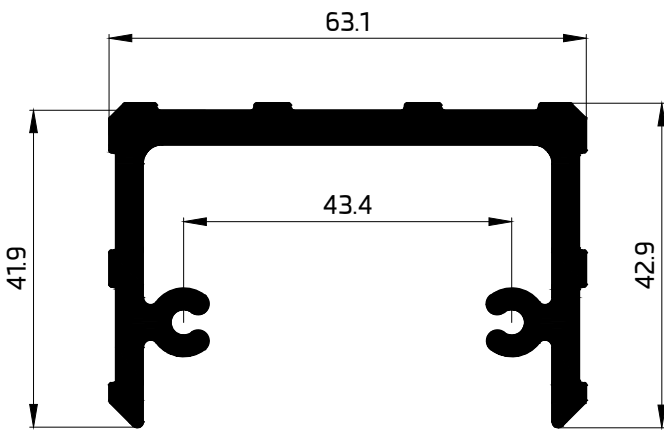

**73004**  
CONNECTOR 27  
900.3 GR/M  
WT-1.3mm

**73006**  
CONNECTOR 45  
1196.10 GR/M  
WT-2.5mm

**73074**  
CONNECTOR 27  
1500 GR/M  
WT-1.4mm

**73130**  
CONNECTOR 4  
672.08 GR/M  
WT-3.8mm

**73295**  
CONNECTOR 9  
3383.85 GR/M  
WT- 9mm

**73437**  
CONNECTOR 7.7  
2065.55 GR/M  
WT-7.7mm

**73091**  
CONNECTOR 5  
1175.86 GR/M  
WT- 5mm

**73400**

CONNECTOR 13.3  
2130.56 GR/M  
WT-3 mm

**73038**

CW/SG CONNECTOR 44.5  
1176.52 GR/M  
WT-2.5 mm

**73359**  
CW/SG CONNECTOR 55  
1443.66 GR/M  
WT-2.5mm

**73097**  
CW/SG CONNECTOR 63  
2055.91 GR/M  
WT-4 mm

**73409**  
CW/SG CONNECTOR 63  
1858.44 GR/M  
WT-3.6mm

**73001**  
CW/SG CONNECTOR 45  
1218.81 GR/M  
WT-2.5mm