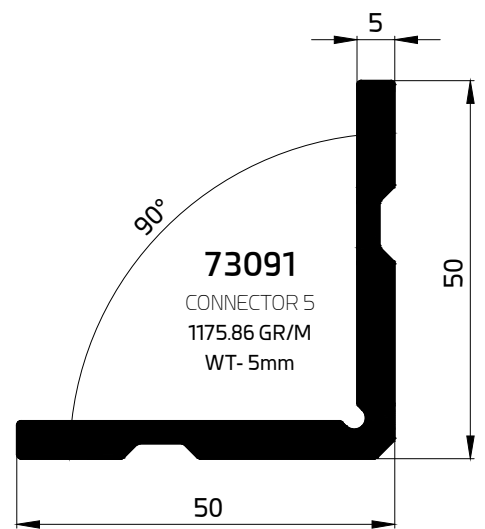

**73004**  
CONNECTOR 27  
900.3 GR/M  
WT-1.3mm

**73006**  
CONNECTOR 45  
1196.10 GR/M  
WT-2.5mm

**73074**  
CONNECTOR 27  
1500 GR/M  
WT-1.4mm

**73130**  
CONNECTOR 4  
672.08 GR/M  
WT-3.8mm

**73295**  
CONNECTOR 9  
3383.85 GR/M  
WT- 9mm

**73437**  
CONNECTOR 7.7  
2065.55 GR/M  
WT-7.7mm

**73091**  
CONNECTOR 5  
1175.86 GR/M  
WT- 5mm

**73400**

CONNECTOR 13.3  
2130.56 GR/M  
WT-3 mm

**73038**

CW/SG CONNECTOR 44.5  
1176.52 GR/M  
WT-2.5 mm

**73359**  
CW/SG CONNECTOR 55  
1443.66 GR/M  
WT-2.5mm

**73097**  
CW/SG CONNECTOR 63  
2055.91 GR/M  
WT-4 mm

**73409**  
CW/SG CONNECTOR 63  
1858.44 GR/M  
WT-3.6mm

**73001**  
CW/SG CONNECTOR 45  
1218.81 GR/M  
WT-2.5mm