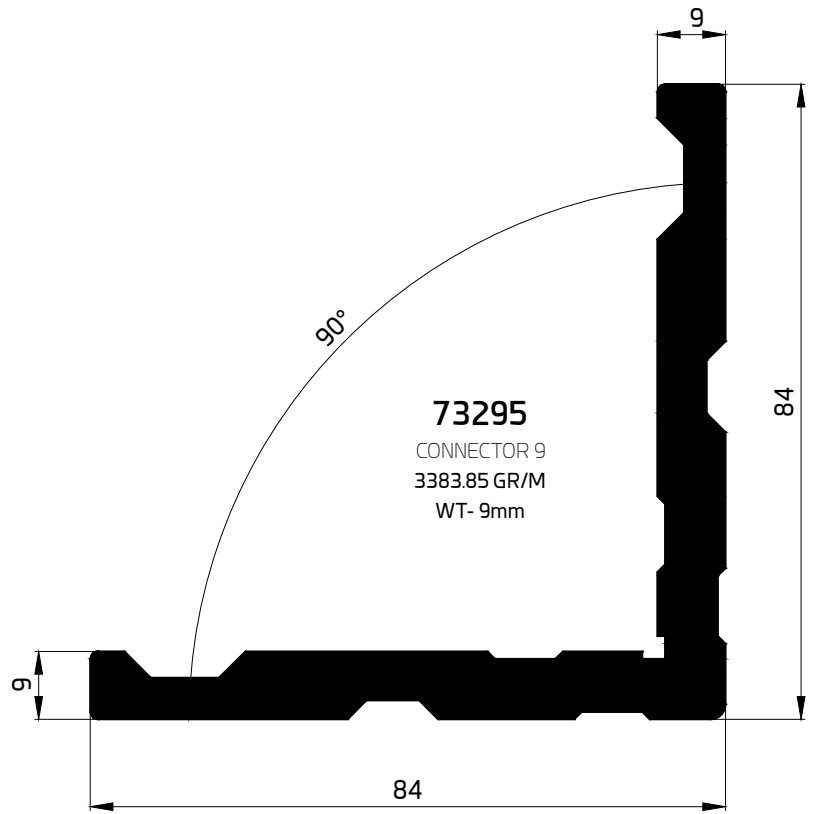

**73004**  
CONNECTOR 27  
900.3 GR/M  
WT-1.3mm

**73006**  
CONNECTOR 45  
1196.10 GR/M  
WT-2.5mm

**73074**  
CONNECTOR 27  
1500 GR/M  
WT-1.4mm

**73130**  
CONNECTOR 4  
672.08 GR/M  
WT-3.8mm

**73295**  
CONNECTOR 9  
3383.85 GR/M  
WT- 9mm

**73437**  
CONNECTOR 7.7  
2065.55 GR/M  
WT-7.7mm

**73091**  
CONNECTOR 5  
1175.86 GR/M  
WT- 5mm

**73400**

CONNECTOR 13.3  
2130.56 GR/M  
WT-3 mm

**73038**

CW/SG CONNECTOR 44.5  
1176.52 GR/M  
WT-2.5 mm

**73359**  
CW/SG CONNECTOR 55  
1443.66 GR/M  
WT-2.5mm

**73097**  
CW/SG CONNECTOR 63  
2055.91 GR/M  
WT-4 mm

**73409**  
CW/SG CONNECTOR 63  
1858.44 GR/M  
WT-3.6mm

**73001**  
CW/SG CONNECTOR 45  
1218.81 GR/M  
WT-2.5mm