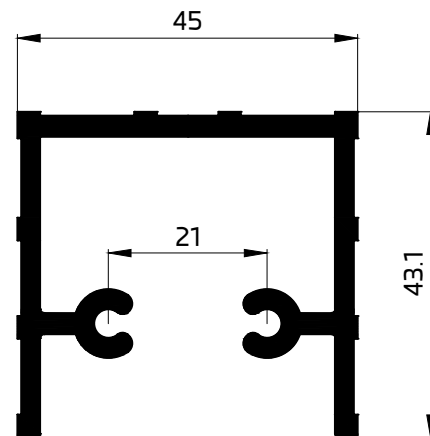

**73437**  
CONNECTOR 7.7  
2065.55 GR/M  
WT-7.7mm

**73091**  
CONNECTOR 5  
1175.86 GR/M  
WT- 5mm

**73400**

CONNECTOR 13.3  
2130.56 GR/M  
WT-3 mm

**73038**

CW/SG CONNECTOR 44.5  
1176.52 GR/M  
WT-2.5 mm

**73359**  
CW/SG CONNECTOR 55  
1443.66 GR/M  
WT-2.5mm

**73097**  
CW/SG CONNECTOR 63  
2055.91 GR/M  
WT-4 mm

**73409**  
CW/SG CONNECTOR 63  
1858.44 GR/M  
WT-3.6mm

**73001**  
CW/SG CONNECTOR 45  
1218.81 GR/M  
WT-2.5mm