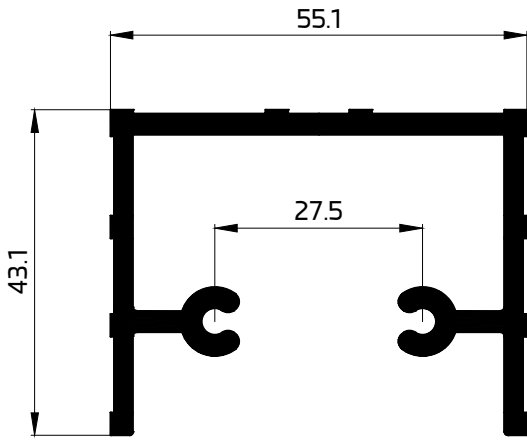

**73437**  
CONNECTOR 7.7  
2065.55 GR/M  
WT-7.7mm

**73091**  
CONNECTOR 5  
1175.86 GR/M  
WT- 5mm

**73400**

CONNECTOR 13.3  
2130.56 GR/M  
WT-3 mm

**73038**

CW/SG CONNECTOR 44.5  
1176.52 GR/M  
WT-2.5 mm

**73359**  
CW/SG CONNECTOR 55  
1443.66 GR/M  
WT-2.5mm

**73097**  
CW/SG CONNECTOR 63  
2055.91 GR/M  
WT-4 mm

**73409**  
CW/SG CONNECTOR 63  
1858.44 GR/M  
WT-3.6mm

**73001**  
CW/SG CONNECTOR 45  
1218.81 GR/M  
WT-2.5mm