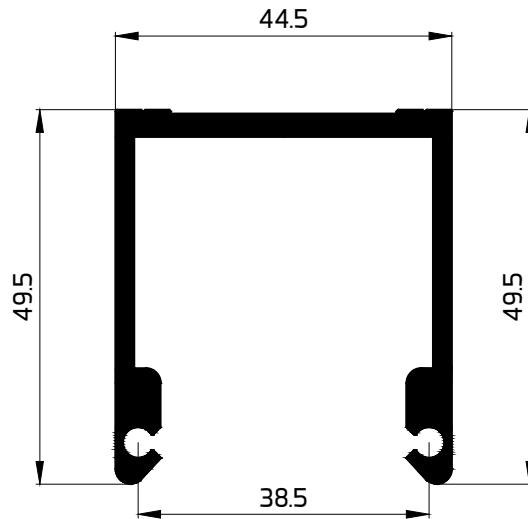

**73437**  
CONNECTOR 7.7  
2065.55 GR/M  
WT-7.7mm

**73091**  
CONNECTOR 5  
1175.86 GR/M  
WT- 5mm

**73400**

CONNECTOR 13.3  
2130.56 GR/M  
WT-3 mm

**73038**

CW/SG CONNECTOR 44.5  
1176.52 GR/M  
WT-2.5 mm

**73359**  
CW/SG CONNECTOR 55  
1443.66 GR/M  
WT-2.5mm

**73097**  
CW/SG CONNECTOR 63  
2055.91 GR/M  
WT-4 mm

**73409**  
CW/SG CONNECTOR 63  
1858.44 GR/M  
WT-3.6mm

**73001**  
CW/SG CONNECTOR 45  
1218.81 GR/M  
WT-2.5mm